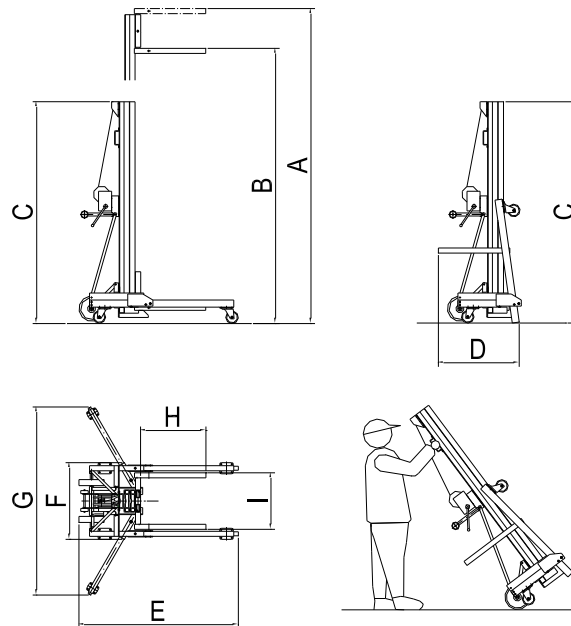

ALP-Material-Lifts LMX

As at 1 November, 2018

	Features \ Type		500*
	Capacity	kg	500
A	Max. lifting height with load fork in top position	mm	4800
B	Max. lifting height with load fork in bottom position	mm	4350
H	Length load fork	mm	650
I	Width load fork	mm	560
F	Chassis width	mm	760
E	Chassis length	mm	1610
G	Width with lateral outriggers	mm	1920
C	Mast height	mm	1970
F	Width in transport position	mm	760
D	Length in transport position	mm	765
	Deadweight including standard accessories assembled to the lift, without lateral outriggers	kg	205
	Deadweight including standard accessories assembled to the lift and lateral outriggers	kg	218

Dimensions and technical data subject to modifications and amendments!

* Lateral outriggers with outrigger bracket assembled to the lift as standard accessories