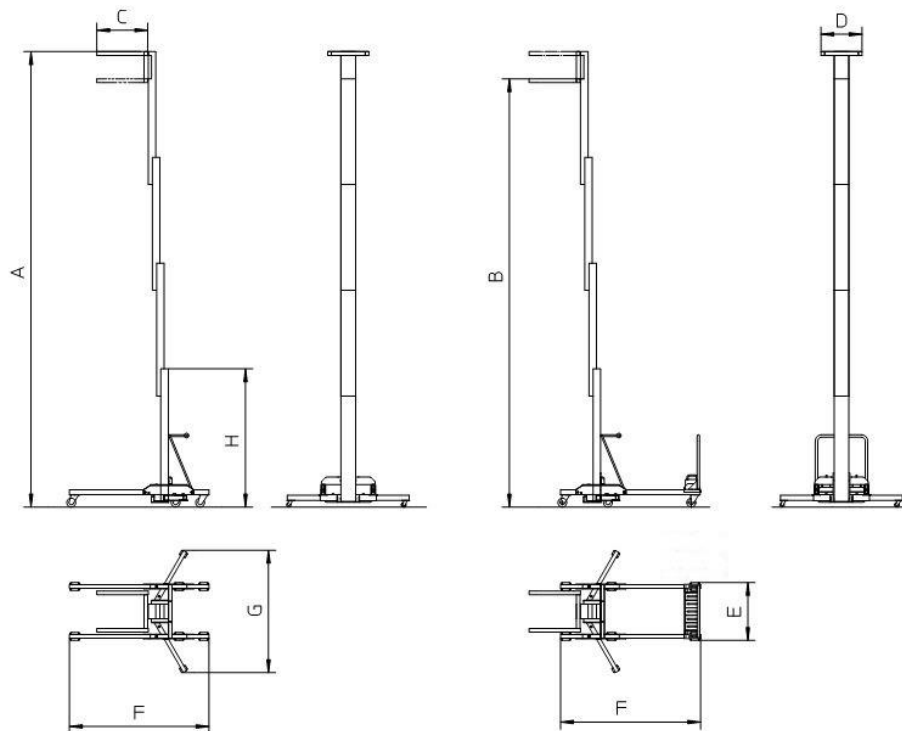

ALP-Material-Lifts LMX 500 W/LM 600 W

As at 1 November, 2018

Features \ Type			LM 600 W	LMX 500 W
	Capacity	kg	300	500
A	Max. lifting height with load fork in top position	mm	6210	4800
B	Max. lifting height with load fork in bottom position	mm	5860	4350
H	Length load fork	mm	650	650
I	Width load fork	mm	560	560
F	Chassis width	mm	790	790
E	Chassis length	mm	1910	1910
G	Width with lateral outriggers	mm	1670	1920
C	Mast height	mm	1890	1980
F	Width in transport position	mm	760	760
D	Length in transport position	mm	950	950
	Deadweight including standard accessories assembled to the lift, without lateral outriggers	kg	215	253
	Deadweight including standard accessories assembled to the lift and lateral outriggers	kg	227	266
	Ballast	kg	100	200

Dimensions and technical data subject to modifications and amendments!